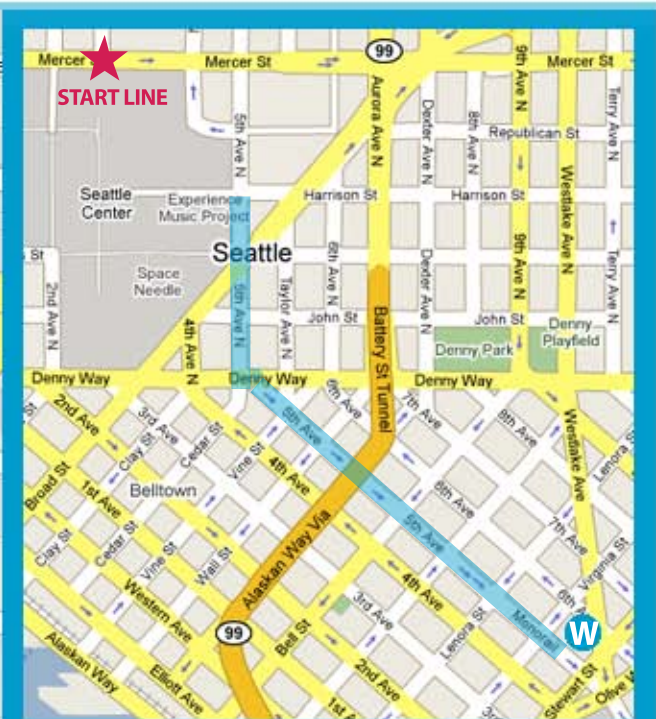

RACE DAY PARKING & MAP FROM THE WESTIN TO START LINE

APPROX 3/4 MILE WALK FROM THE WESTIN TO START LINE

RACE DAY PARKING

5TH AVE PARKING GARAGE

CAPACITY: 1021 RATE: \$7-\$20
WEB: seattlecenter.com/transportation/5thave.asp

MERCER PARKING GARAGE

CAPACITY: 1439 RATE: \$7-\$15
WEB: seattlecenter.com/transportation/mercer.asp

STREET PARKING

NORTH OF MERCER ST AS SHOWN ON MAP