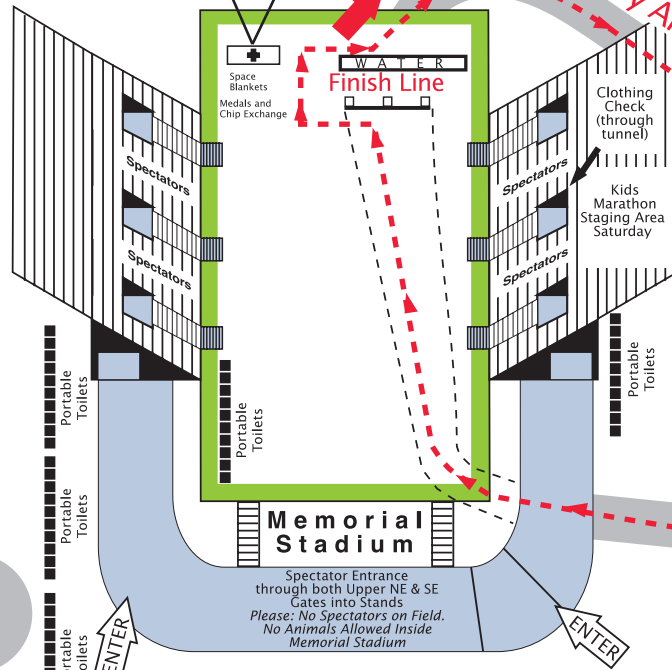

9:15am - 1:30 pm AWARDS CEREMONY
 IN THE VICTORY RECOVERY AREA

FINISH LINE REMAINS OPEN UNTIL THE
 LAST PARTICIPANT CROSSES THE FINISH LINE

EMP

Water Aid Stations

START

MEDICAL SERVICES PROVIDED BY

UW Medicine
 UNIVERSITY OF WASHINGTON
 MEDICAL CENTER

Transportation to the start line will not be provided. Transportation from the Victory Recovery Area to The Westin Hotel will be available on Sunday from 9:00AM until the final participant arrives at the finish. This service is free to participants and \$2.00 for family and friends. Buses will be staged in front of the Victory Recovery Area, located in the Seattle Center Exhibition Hall, on Mercer Ave.

Information Children & Parents Lost & Found Area

Staging Area for return Busses to Westin Seattle

THE WESTIN
 SEATTLE

5K RACE SOUTH SOUND RUNNING **8:30am START**
 NOVEMBER 26

Mercer Arena

KCTS Channel 9

4th Ave. N.
 5th Ave. N.

Dexter Ave. N.

Republican
 Mercer Way